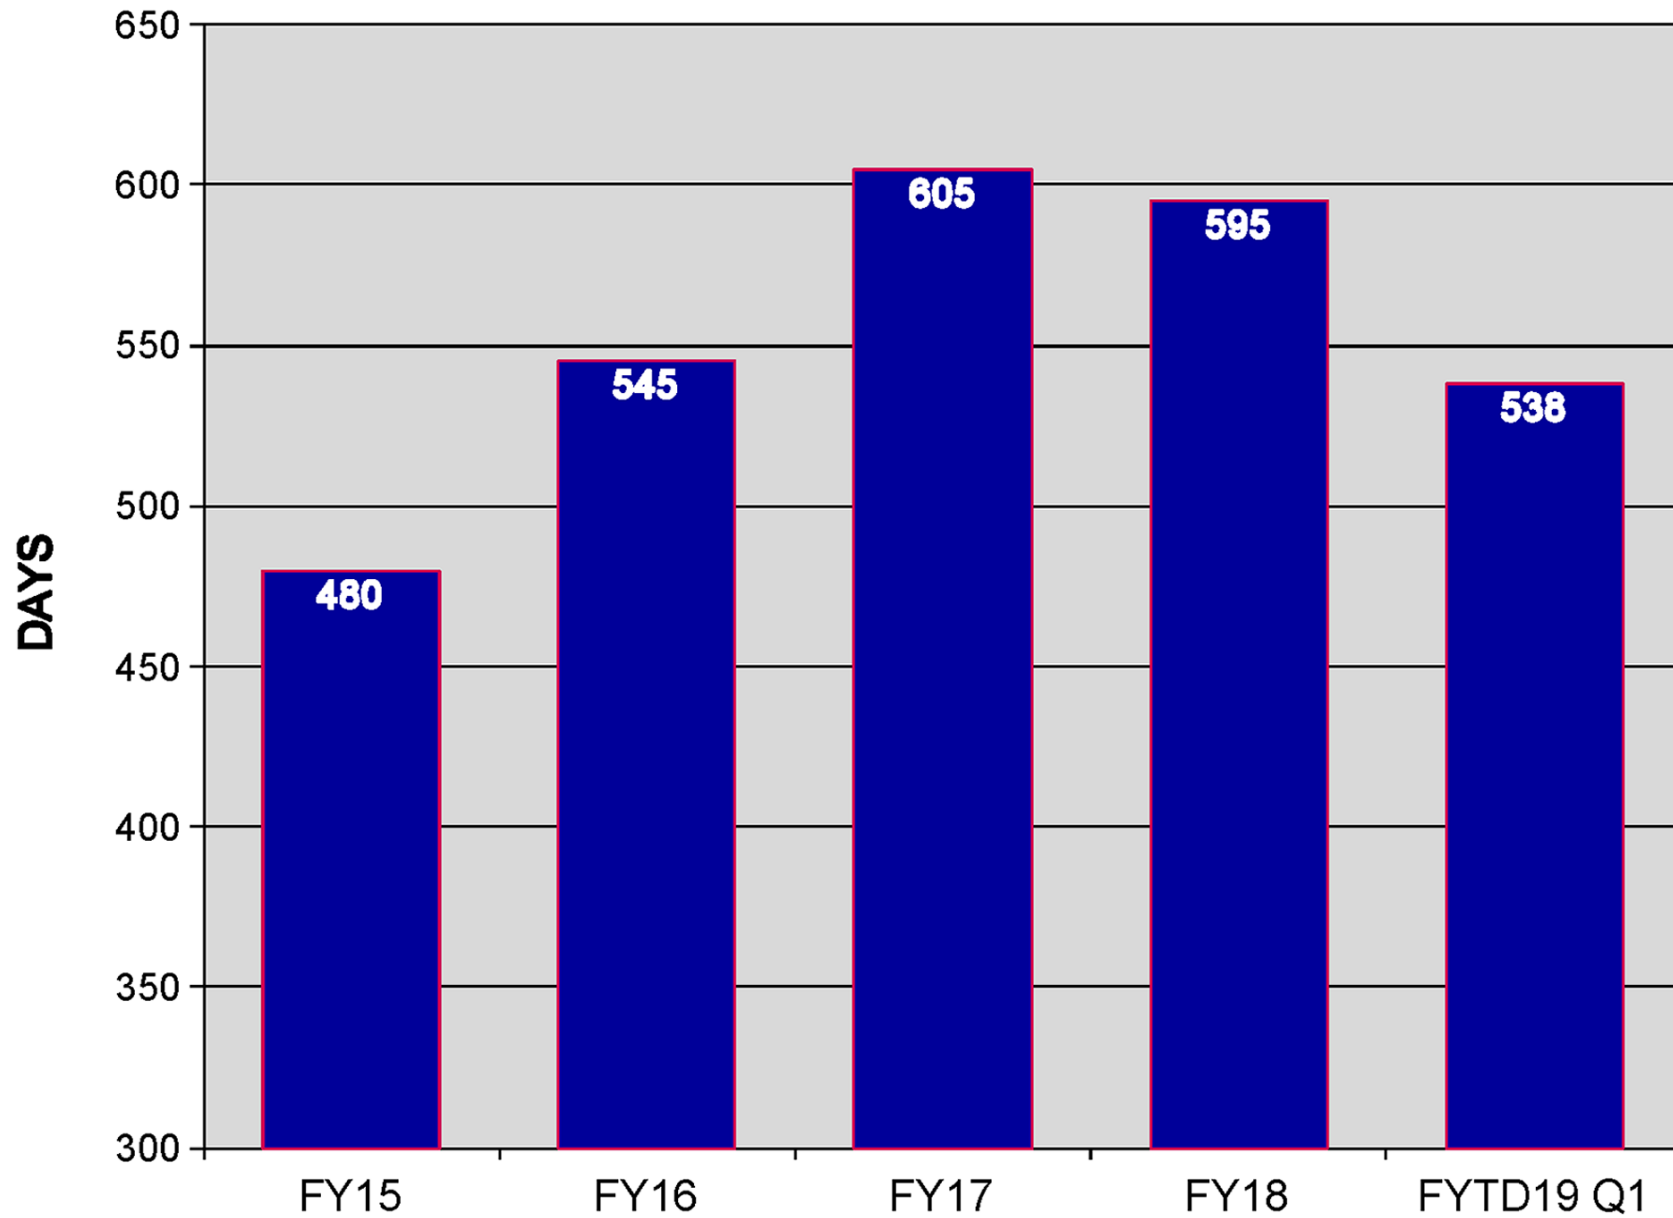

**NATIONAL HEARINGS AVERAGE PROCESSING TIME
(FY 2015 - FYTD 2019 QUARTER 1)**

Source: CPMS MI

Created by OHO/OBFS/DMA Report Automation Team, January 3, 2019