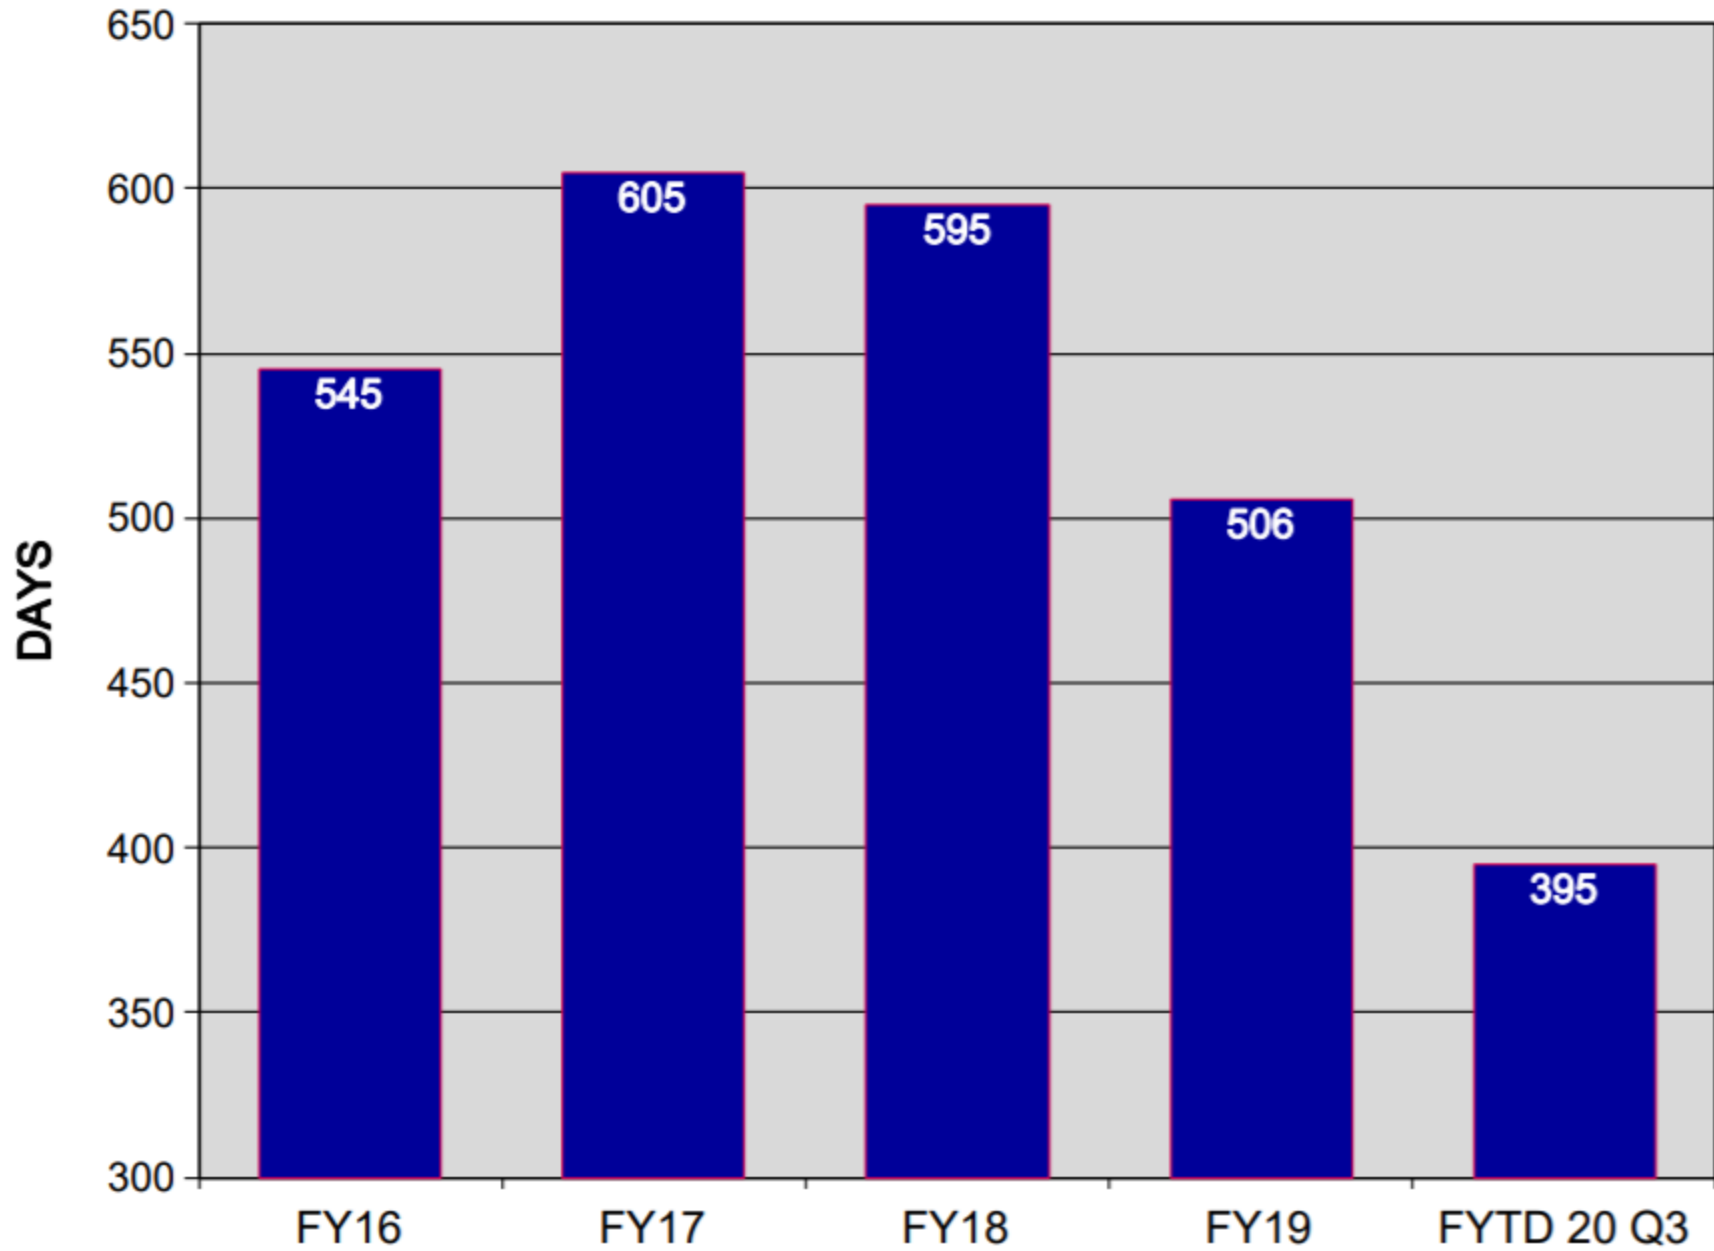

**NATIONAL HEARINGS AVERAGE PROCESSING TIME  
(FY 2016 - FYTD 2020 QUARTER 3)**

Source: CPMS MI

Created by OHO/OBFS/DMIA Report Automation Team, July 28, 2020