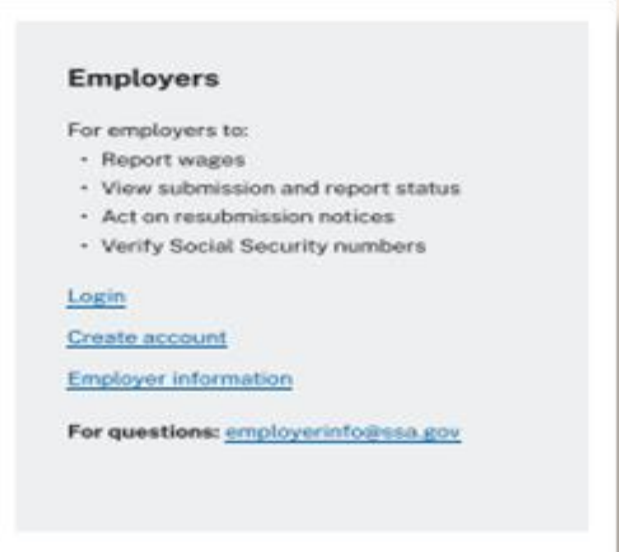

Securing today
and tomorrow

Business Services Online (BSO)

Scan the QR code to learn more!

On March 25, 2023, we updated how you access a BSO account to use the following services:

Wage file upload

W-2/W-2C online

AccuWage online

Social Security Number Verification Service

View wage report name/SSN errors

Important

- You **MUST** start at the BSO Welcome page www.ssa.gov/bsa.
- The first time you access BSO after March 25, 2023, you will need to select the **'Log in'** link. If you do not have a Social Security online account, Login.gov or ID.me credential, select the **'Create account'** link to verify your identity with one of our credential service providers.
- Please use the 'Log in' link when accessing BSO after that.
- Your BSO User ID and password is no longer used to access BSO employer services. You must have a Social Security online account, Login.gov, or ID.me credential to gain access to the BSO application.